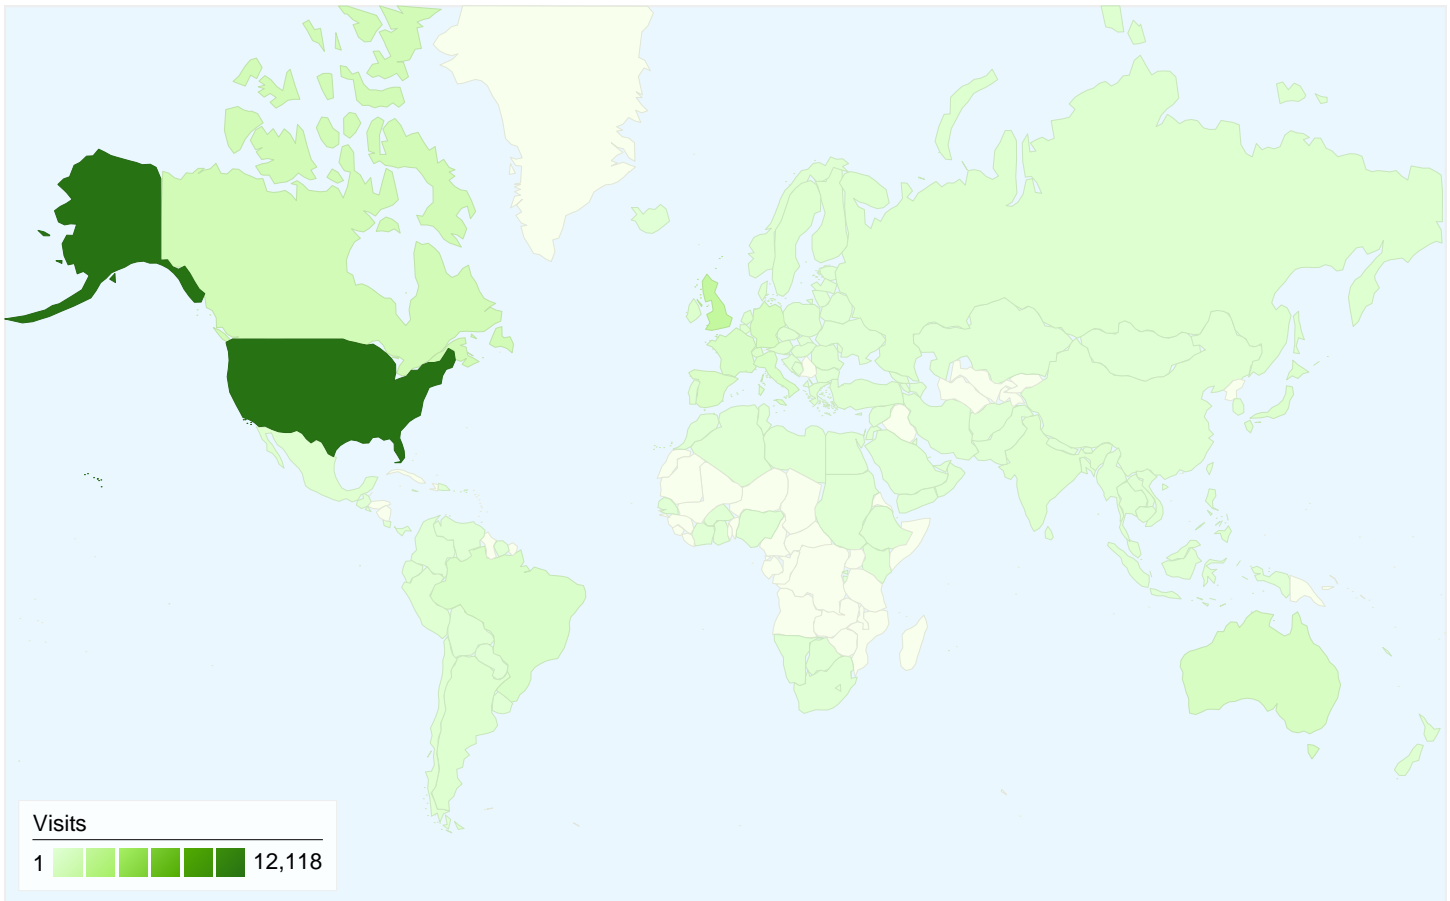

Visitors
 16,127

Map Overlay world

Traffic Sources Overview

- **Search Engines**
13,568.00 (60.10%)
- **Direct Traffic**
5,065.00 (22.44%)
- **Referring Sites**
3,943.00 (17.47%)

Content Overview

Pages	Pageviews	% Pageviews
/	11,147	13.38%
/DVD/index.html	4,869	5.84%
/info/top100.html	2,552	3.06%
/info/search.html	2,052	2.46%
/index.html	1,949	2.34%

All traffic sources sent a total of 22,576 visits

-  **22.44%** Direct Traffic
-  **17.47%** Referring Sites
-  **60.10%** Search Engines

- **Search Engines**
13,568.00 (60.10%)
- **Direct Traffic**
5,065.00 (22.44%)
- **Referring Sites**
3,943.00 (17.47%)

Top Traffic Sources

Sources	Visits	% visits	Keywords	Visits	% visits
google (organic)	11,567	51.24%	silent era	539	3.97%
(direct) ((none))	5,065	22.44%	silent films	439	3.24%
yahoo (organic)	1,244	5.51%	silent movies	380	2.80%
en.wikipedia.org (referral)	1,160	5.14%	silent film	174	1.28%
images.google.com (referral)	372	1.65%	silentera	163	1.20%

22,576 visits came from 133 countries/territories

Site Usage

Country/Territory	Visits	Pages/Visit	Avg. Time on Site	% New Visits	Bounce Rate
Visits 22,576 % of Site Total: 100.00%	Pages/Visit 3.69 Site Avg: 3.69 (0.00%)	Avg. Time on Site 00:02:27 Site Avg: 00:02:27 (0.00%)	% New Visits 63.80% Site Avg: 63.73% (0.11%)	Bounce Rate 62.45% Site Avg: 62.45% (0.00%)	
United States	12,118	3.91	00:02:38	62.16%	59.88%
United Kingdom	1,960	3.70	00:02:58	62.65%	62.35%
Canada	1,054	4.09	00:02:14	69.17%	57.31%
Germany	636	3.30	00:02:35	68.24%	60.06%
Australia	627	3.44	00:01:59	53.27%	72.25%
France	522	3.02	00:01:40	67.62%	64.56%
Italy	454	5.04	00:03:14	57.71%	59.69%
Brazil	415	3.96	00:03:07	68.19%	63.37%
Spain	395	2.76	00:01:56	68.35%	63.54%