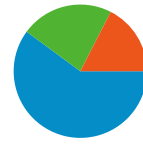

- **Search Engines**
  13,568.00 (60.10%)
- **Direct Traffic**
  5,065.00 (22.44%)
- **Referring Sites**
  3,943.00 (17.47%)

Top Traffic Sources

Sources	Visits	% visits	Keywords	Visits	% visits
google (organic)	11,567	51.24%	silent era	539	3.97%
(direct) ((none))	5,065	22.44%	silent films	439	3.24%
yahoo (organic)	1,244	5.51%	silent movies	380	2.80%
en.wikipedia.org (referral)	1,160	5.14%	silent film	174	1.28%
images.google.com (referral)	372	1.65%	silentera	163	1.20%