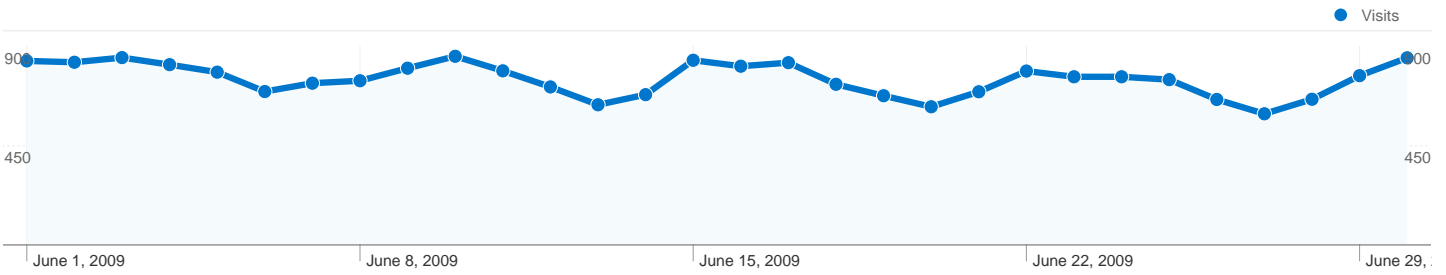

Site Usage

22,576 Visits

62.45% Bounce Rate

83,306 Pageviews

00:02:27 Avg. Time on Site

3.69 Pages/Visit

63.73% % New Visits

Visitors Overview

16,127 people visited this site

22,576 Visits

16,127 Absolute Unique Visitors

83,306 Pageviews

3.69 Average Pageviews

00:02:27 Time on Site

62.45% Bounce Rate

63.73% New Visits

All traffic sources sent a total of 22,576 visits

-  **22.44%** Direct Traffic
-  **17.47%** Referring Sites
-  **60.10%** Search Engines

- **Search Engines**
13,568.00 (60.10%)
- **Direct Traffic**
5,065.00 (22.44%)
- **Referring Sites**
3,943.00 (17.47%)

22,576 visits came from 133 countries/territories

Site Usage

Country/Territory	Visits	Pages/Visit	Avg. Time on Site	% New Visits	Bounce Rate
Visits 22,576 % of Site Total: 100.00%	Pages/Visit 3.69 Site Avg: 3.69 (0.00%)	Avg. Time on Site 00:02:27 Site Avg: 00:02:27 (0.00%)	% New Visits 63.80% Site Avg: 63.73% (0.11%)	Bounce Rate 62.45% Site Avg: 62.45% (0.00%)	
United States	12,118	3.91	00:02:38	62.16%	59.88%
United Kingdom	1,960	3.70	00:02:58	62.65%	62.35%
Canada	1,054	4.09	00:02:14	69.17%	57.31%
Germany	636	3.30	00:02:35	68.24%	60.06%
Australia	627	3.44	00:01:59	53.27%	72.25%
France	522	3.02	00:01:40	67.62%	64.56%
Italy	454	5.04	00:03:14	57.71%	59.69%
Brazil	415	3.96	00:03:07	68.19%	63.37%
Spain	395	2.76	00:01:56	68.35%	63.54%