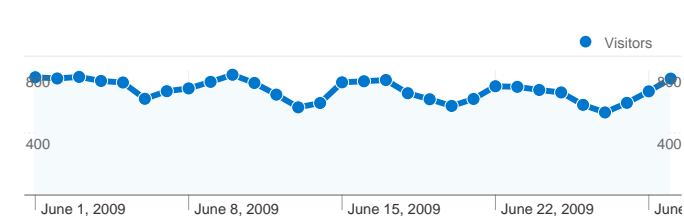

Site Usage

22,576 Visits

62.45% Bounce Rate

83,306 Pageviews

00:02:27 Avg. Time on Site

3.69 Pages/Visit

63.73% % New Visits

Visitors Overview

16,127 people visited this site

22,576 Visits

16,127 Absolute Unique Visitors

83,306 Pageviews

3.69 Average Pageviews

00:02:27 Time on Site

62.45% Bounce Rate

63.73% New Visits

22,576 visits came from 133 countries/territories

Site Usage

Country/Territory	Visits	Pages/Visit	Avg. Time on Site	% New Visits	Bounce Rate
Visits 22,576 % of Site Total: 100.00%	Pages/Visit 3.69 Site Avg: 3.69 (0.00%)	Avg. Time on Site 00:02:27 Site Avg: 00:02:27 (0.00%)	% New Visits 63.80% Site Avg: 63.73% (0.11%)	Bounce Rate 62.45% Site Avg: 62.45% (0.00%)	
United States	12,118	3.91	00:02:38	62.16%	59.88%
United Kingdom	1,960	3.70	00:02:58	62.65%	62.35%
Canada	1,054	4.09	00:02:14	69.17%	57.31%
Germany	636	3.30	00:02:35	68.24%	60.06%
Australia	627	3.44	00:01:59	53.27%	72.25%
France	522	3.02	00:01:40	67.62%	64.56%
Italy	454	5.04	00:03:14	57.71%	59.69%
Brazil	415	3.96	00:03:07	68.19%	63.37%
Spain	395	2.76	00:01:56	68.35%	63.54%

Switzerland	368	1.58	00:02:07	16.03%	76.09%
					1 - 10 of 133

Pages on this site were viewed a total of 83,306 times

83,306 Pageviews

59,339 Unique Views

62.45% Bounce Rate

Top Content

Pages	Pageviews	% Pageviews
/	11,147	13.38%
/DVD/index.html	4,869	5.84%
/info/top100.html	2,552	3.06%
/info/search.html	2,052	2.46%
/index.html	1,949	2.34%