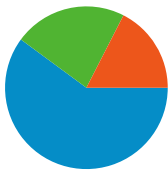

Traffic Sources Overview

- **Search Engines**
  13,568.00 (60.10%)
- **Direct Traffic**
  5,065.00 (22.44%)
- **Referring Sites**
  3,943.00 (17.47%)

Content Overview

Pages	Pageviews	% Pageviews
/	11,147	13.38%
/DVD/index.html	4,869	5.84%
/info/top100.html	2,552	3.06%
/info/search.html	2,052	2.46%
/index.html	1,949	2.34%