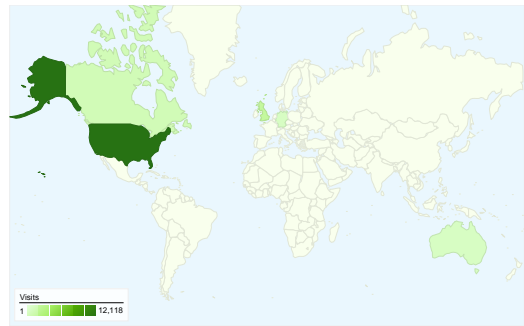

Visitors
 16,127

Map Overlay world

Traffic Sources Overview

- **Search Engines**
13,568.00 (60.10%)
- **Direct Traffic**
5,065.00 (22.44%)
- **Referring Sites**
3,943.00 (17.47%)

Content Overview

Pages	Pageviews	% Pageviews
/	11,147	13.38%
/DVD/index.html	4,869	5.84%
/info/top100.html	2,552	3.06%
/info/search.html	2,052	2.46%
/index.html	1,949	2.34%

16,127 people visited this site

22,576 Visits

16,127 Absolute Unique Visitors

83,306 Pageviews

3.69 Average Pageviews

00:02:27 Time on Site

62.45% Bounce Rate

63.73% New Visits

All traffic sources sent a total of 22,576 visits

-  **22.44%** Direct Traffic
-  **17.47%** Referring Sites
-  **60.10%** Search Engines

- **Search Engines**
13,568.00 (60.10%)
- **Direct Traffic**
5,065.00 (22.44%)
- **Referring Sites**
3,943.00 (17.47%)

22,576 visits came from 133 countries/territories

Site Usage

Country/Territory	Visits	Pages/Visit	Avg. Time on Site	% New Visits	Bounce Rate
Visits 22,576 % of Site Total: 100.00%	Pages/Visit 3.69 Site Avg: 3.69 (0.00%)	Avg. Time on Site 00:02:27 Site Avg: 00:02:27 (0.00%)	% New Visits 63.80% Site Avg: 63.73% (0.11%)	Bounce Rate 62.45% Site Avg: 62.45% (0.00%)	
United States	12,118	3.91	00:02:38	62.16%	59.88%
United Kingdom	1,960	3.70	00:02:58	62.65%	62.35%
Canada	1,054	4.09	00:02:14	69.17%	57.31%
Germany	636	3.30	00:02:35	68.24%	60.06%
Australia	627	3.44	00:01:59	53.27%	72.25%
France	522	3.02	00:01:40	67.62%	64.56%
Italy	454	5.04	00:03:14	57.71%	59.69%
Brazil	415	3.96	00:03:07	68.19%	63.37%
Spain	395	2.76	00:01:56	68.35%	63.54%