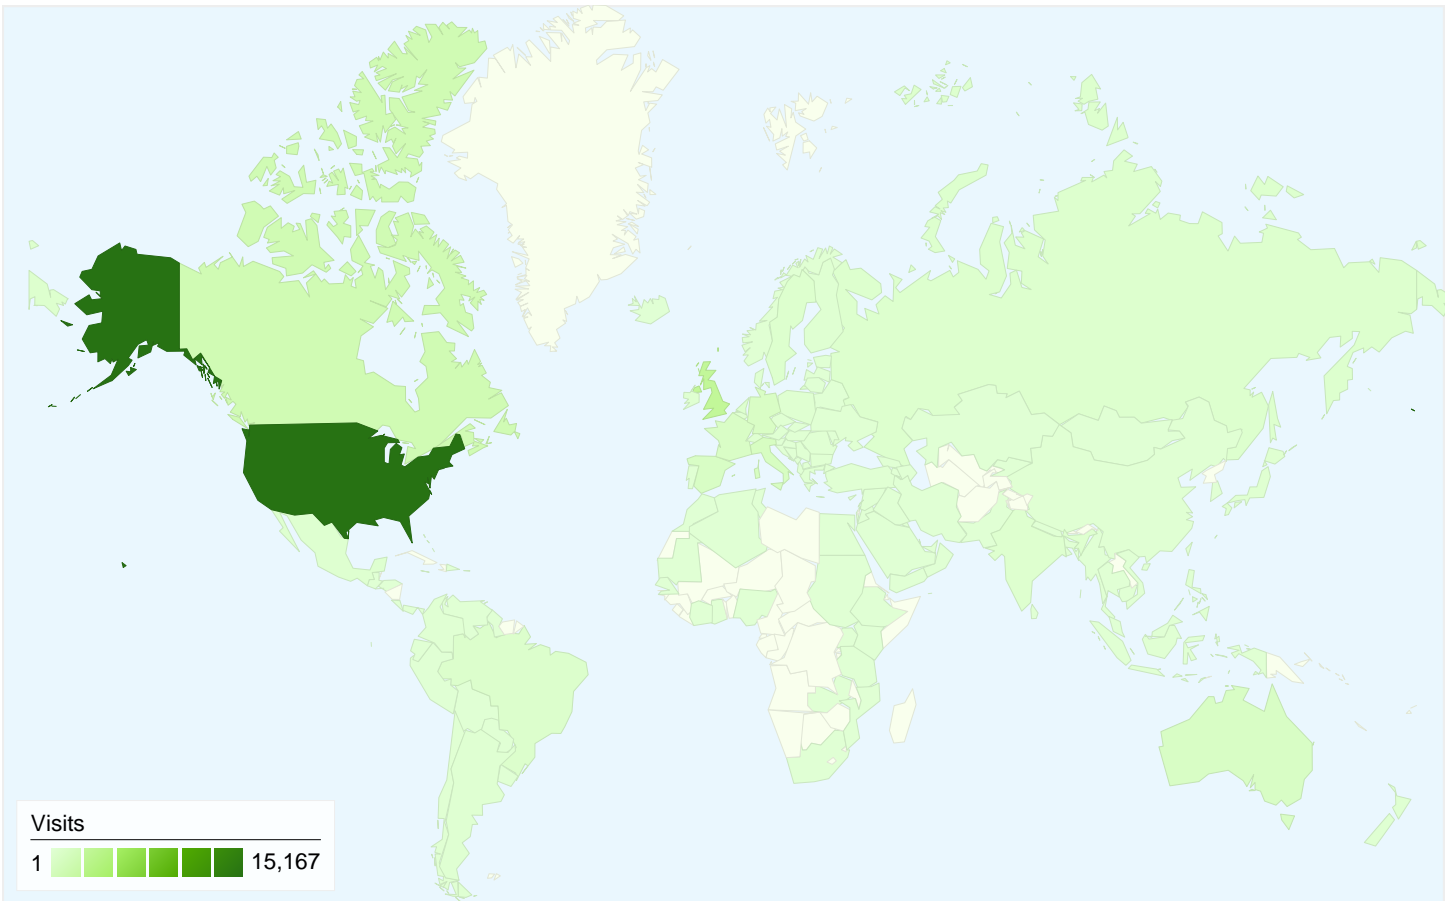

**Visitors**  
**19,951**

**Map Overlay**

**Traffic Sources Overview**

- **Search Engines**  
16,539.00 (59.47%)
- **Referring Sites**  
6,340.00 (22.80%)
- **Direct Traffic**  
4,931.00 (17.73%)

**Content Overview**

## 19,951 people visited this site

27,810 Visits

19,951 Absolute Unique Visitors

98,315 Pageviews

3.54 Average Pageviews

00:02:21 Time on Site

65.00% Bounce Rate

64.53% New Visits

All traffic sources sent a total of 27,810 visits

-  17.73% Direct Traffic
-  22.80% Referring Sites
-  59.47% Search Engines

-  Search Engines  
16,539.00 (59.47%)
-  Referring Sites  
6,340.00 (22.80%)
-  Direct Traffic  
4,931.00 (17.73%)

**27,810 visits came from 135 countries/territories**

Site Usage

Country/Territory	Visits	Pages/Visit	Avg. Time on Site	% New Visits	Bounce Rate
<b>Visits</b> <b>27,810</b> % of Site Total: 100.00%	<b>Pages/Visit</b> <b>3.54</b> Site Avg: 3.54 (0.00%)	<b>Avg. Time on Site</b> <b>00:02:21</b> Site Avg: 00:02:21 (0.00%)	<b>% New Visits</b> <b>64.57%</b> Site Avg: 64.53% (0.06%)	<b>Bounce Rate</b> <b>65.00%</b> Site Avg: 65.00% (0.00%)	
United States	15,167	4.14	00:02:31	63.93%	63.57%
United Kingdom	2,649	2.99	00:02:14	61.65%	66.10%
Canada	1,439	3.35	00:02:24	71.65%	62.27%
Italy	816	2.86	00:03:45	49.26%	64.58%
Spain	711	2.80	00:01:34	50.49%	74.68%
Australia	704	2.74	00:01:52	61.51%	66.76%
Germany	675	3.57	00:02:35	63.41%	60.74%
France	657	2.75	00:01:32	61.49%	67.28%
Brazil	369	2.01	00:01:13	71.54%	67.75%