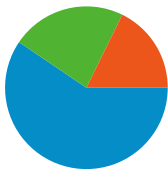

**Site Usage**

**27,810** Visits

**65.00%** Bounce Rate

**98,315** Pageviews

**00:02:21** Avg. Time on Site

**3.54** Pages/Visit

**64.53%** % New Visits

**Visitors Overview**

**Visitors**  
**19,951**

**Map Overlay**

**Traffic Sources Overview**

- **Search Engines**  
16,539.00 (59.47%)
- **Referring Sites**  
6,340.00 (22.80%)
- **Direct Traffic**  
4,931.00 (17.73%)

**Content Overview**

All traffic sources sent a total of 27,810 visits

-  17.73% Direct Traffic
-  22.80% Referring Sites
-  59.47% Search Engines

-  Search Engines  
16,539.00 (59.47%)
-  Referring Sites  
6,340.00 (22.80%)
-  Direct Traffic  
4,931.00 (17.73%)

**27,810 visits came from 135 countries/territories**

Site Usage

Country/Territory	Visits	Pages/Visit	Avg. Time on Site	% New Visits	Bounce Rate
<b>Visits</b> <b>27,810</b> % of Site Total: 100.00%	<b>Pages/Visit</b> <b>3.54</b> Site Avg: 3.54 (0.00%)	<b>Avg. Time on Site</b> <b>00:02:21</b> Site Avg: 00:02:21 (0.00%)	<b>% New Visits</b> <b>64.57%</b> Site Avg: 64.53% (0.06%)	<b>Bounce Rate</b> <b>65.00%</b> Site Avg: 65.00% (0.00%)	
United States	15,167	4.14	00:02:31	63.93%	63.57%
United Kingdom	2,649	2.99	00:02:14	61.65%	66.10%
Canada	1,439	3.35	00:02:24	71.65%	62.27%
Italy	816	2.86	00:03:45	49.26%	64.58%
Spain	711	2.80	00:01:34	50.49%	74.68%
Australia	704	2.74	00:01:52	61.51%	66.76%
Germany	675	3.57	00:02:35	63.41%	60.74%
France	657	2.75	00:01:32	61.49%	67.28%
Brazil	369	2.01	00:01:13	71.54%	67.75%