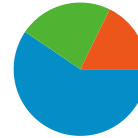

- Search Engines
  16,539.00 (59.47%)
- Referring Sites
  6,340.00 (22.80%)
- Direct Traffic
  4,931.00 (17.73%)

Top Traffic Sources

Sources	Visits	% visits	Keywords	Visits	% visits
google (organic)	14,509	52.17%	silent era	549	3.32%
(direct) ((none))	4,931	17.73%	silent films	463	2.80%
en.wikipedia.org (referral)	2,428	8.73%	silent movies	435	2.63%
yahoo (organic)	830	2.98%	silent film	240	1.45%
bing (organic)	755	2.71%	best silent films	223	1.35%