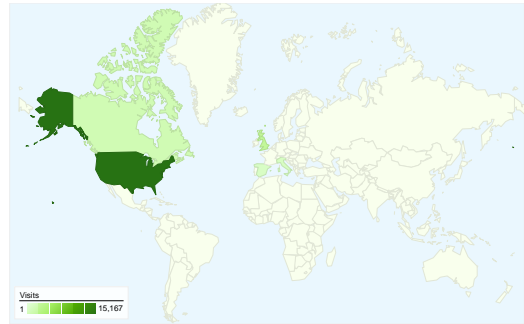

**Site Usage**

**27,810** Visits

**65.00%** Bounce Rate

**98,315** Pageviews

**00:02:21** Avg. Time on Site

**3.54** Pages/Visit

**64.53%** % New Visits

**Visitors Overview**

**Visitors**  
**19,951**

**Map Overlay**

**Traffic Sources Overview**

- **Search Engines**  
16,539.00 (59.47%)
- **Referring Sites**  
6,340.00 (22.80%)
- **Direct Traffic**  
4,931.00 (17.73%)

**Content Overview**

All traffic sources sent a total of 27,810 visits

-  17.73% Direct Traffic
-  22.80% Referring Sites
-  59.47% Search Engines

-  Search Engines  
16,539.00 (59.47%)
-  Referring Sites  
6,340.00 (22.80%)
-  Direct Traffic  
4,931.00 (17.73%)

**27,810 visits came from 135 countries/territories**

Site Usage

Country/Territory	Visits	Pages/Visit	Avg. Time on Site	% New Visits	Bounce Rate
<b>Visits</b> <b>27,810</b> % of Site Total: 100.00%	<b>Pages/Visit</b> <b>3.54</b> Site Avg: 3.54 (0.00%)	<b>Avg. Time on Site</b> <b>00:02:21</b> Site Avg: 00:02:21 (0.00%)	<b>% New Visits</b> <b>64.57%</b> Site Avg: 64.53% (0.06%)	<b>Bounce Rate</b> <b>65.00%</b> Site Avg: 65.00% (0.00%)	
United States	15,167	4.14	00:02:31	63.93%	63.57%
United Kingdom	2,649	2.99	00:02:14	61.65%	66.10%
Canada	1,439	3.35	00:02:24	71.65%	62.27%
Italy	816	2.86	00:03:45	49.26%	64.58%
Spain	711	2.80	00:01:34	50.49%	74.68%
Australia	704	2.74	00:01:52	61.51%	66.76%
Germany	675	3.57	00:02:35	63.41%	60.74%
France	657	2.75	00:01:32	61.49%	67.28%
Brazil	369	2.01	00:01:13	71.54%	67.75%