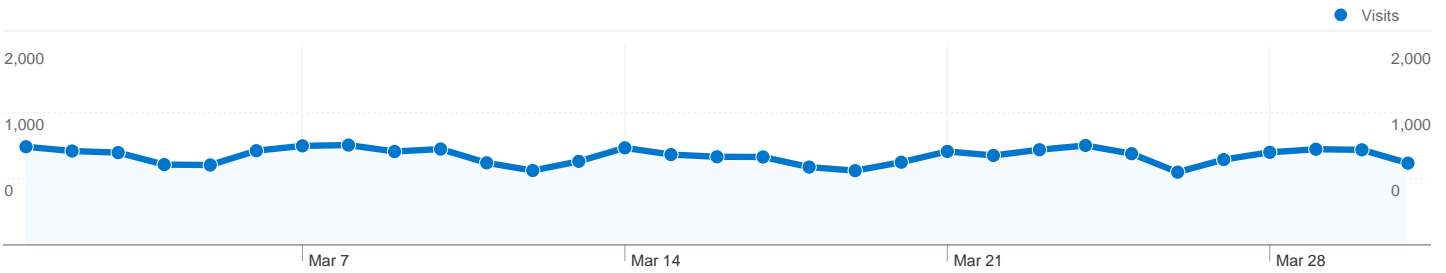

All traffic sources sent a total of 27,810 visits

- 17.73% Direct Traffic
- 22.80% Referring Sites
- 59.47% Search Engines

- Search Engines
  16,539.00 (59.47%)
- Referring Sites
  6,340.00 (22.80%)
- Direct Traffic
  4,931.00 (17.73%)

Top Traffic Sources

Sources	Visits	% visits	Keywords	Visits	% visits
google (organic)	14,509	52.17%	silent era	549	3.32%
(direct) ((none))	4,931	17.73%	silent films	463	2.80%
en.wikipedia.org (referral)	2,428	8.73%	silent movies	435	2.63%
yahoo (organic)	830	2.98%	silent film	240	1.45%
bing (organic)	755	2.71%	best silent films	223	1.35%